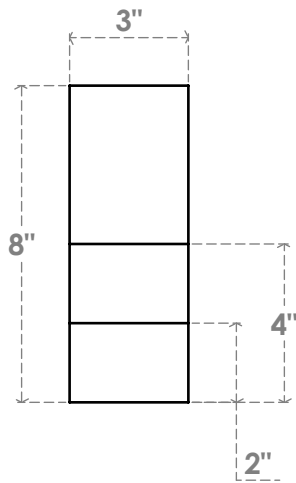

RFTP03X08X20GRN

3"W X 8"H X 20"L GREENSBORO ARCHITECTURAL GRADE PVC RAFTER TAIL

SIDE PROFILE

FRONT PROFILE

ISOMETRIC

EKENA MILLWORK
 2300 WEST MAIN ST.
 CLARKSVILLE, TX 75426
 TOLL FREE: 866-607-0453
 WWW.EKENAMILLWORK.COM

NOTES

1. INSTALLATION TO BE COMPLETED IN ACCORDANCE WITH MANUFACTURER'S SPECIFICATIONS.
2. DRAWING MAY NOT BE TO SCALE
3. THIS DRAWING IS INTENDED FOR DESIGN AND PLANNING PURPOSES ONLY.
4. ALL INFORMATION CONTAINED HEREIN WAS CURRENT AT THE TIME OF DEVELOPMENT BUT MUST BE REVIEWED AND APPROVED BY THE PRODUCT MANUFACTURER TO BE CONSIDERED ACCURATE.
5. ARCHITECTURAL GRADE PVC PRODUCTS ARE MADE FROM EXPANDED CELLULAR PVC AND COME NATURALLY WHITE BUT MAY BE PAINTED