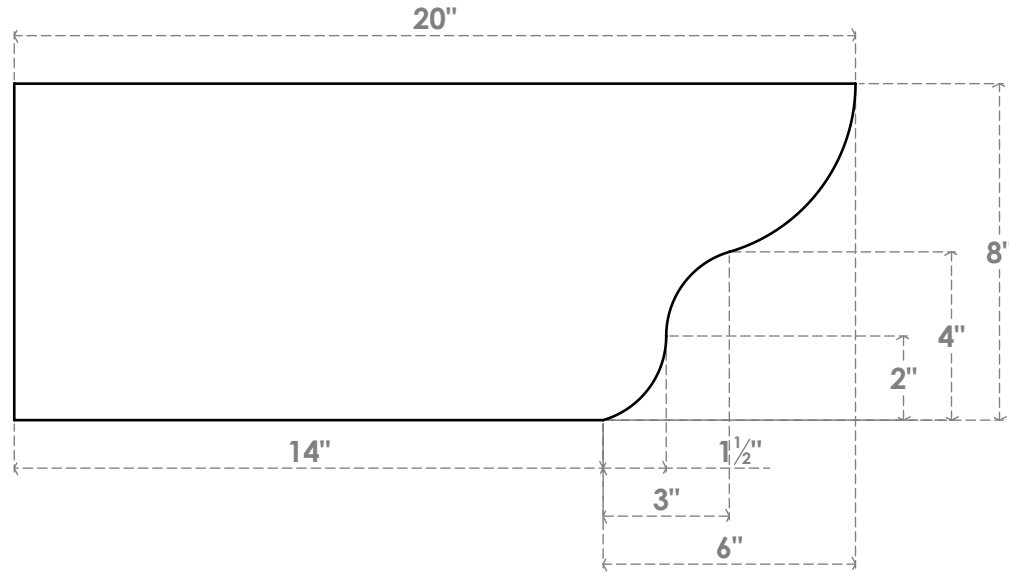

RFTP03X08X20GRN

3"W X 8"H X 20"L GREENSBORO ARCHITECTURAL GRADE PVC RAFTER TAIL

SIDE PROFILE

FRONT PROFILE

ISOMETRIC

EKENA MILLWORK
 2300 WEST MAIN ST.
 CLARKSVILLE, TX 75426
 TOLL FREE: 866-607-0453
 WWW.EKENAMILLWORK.COM